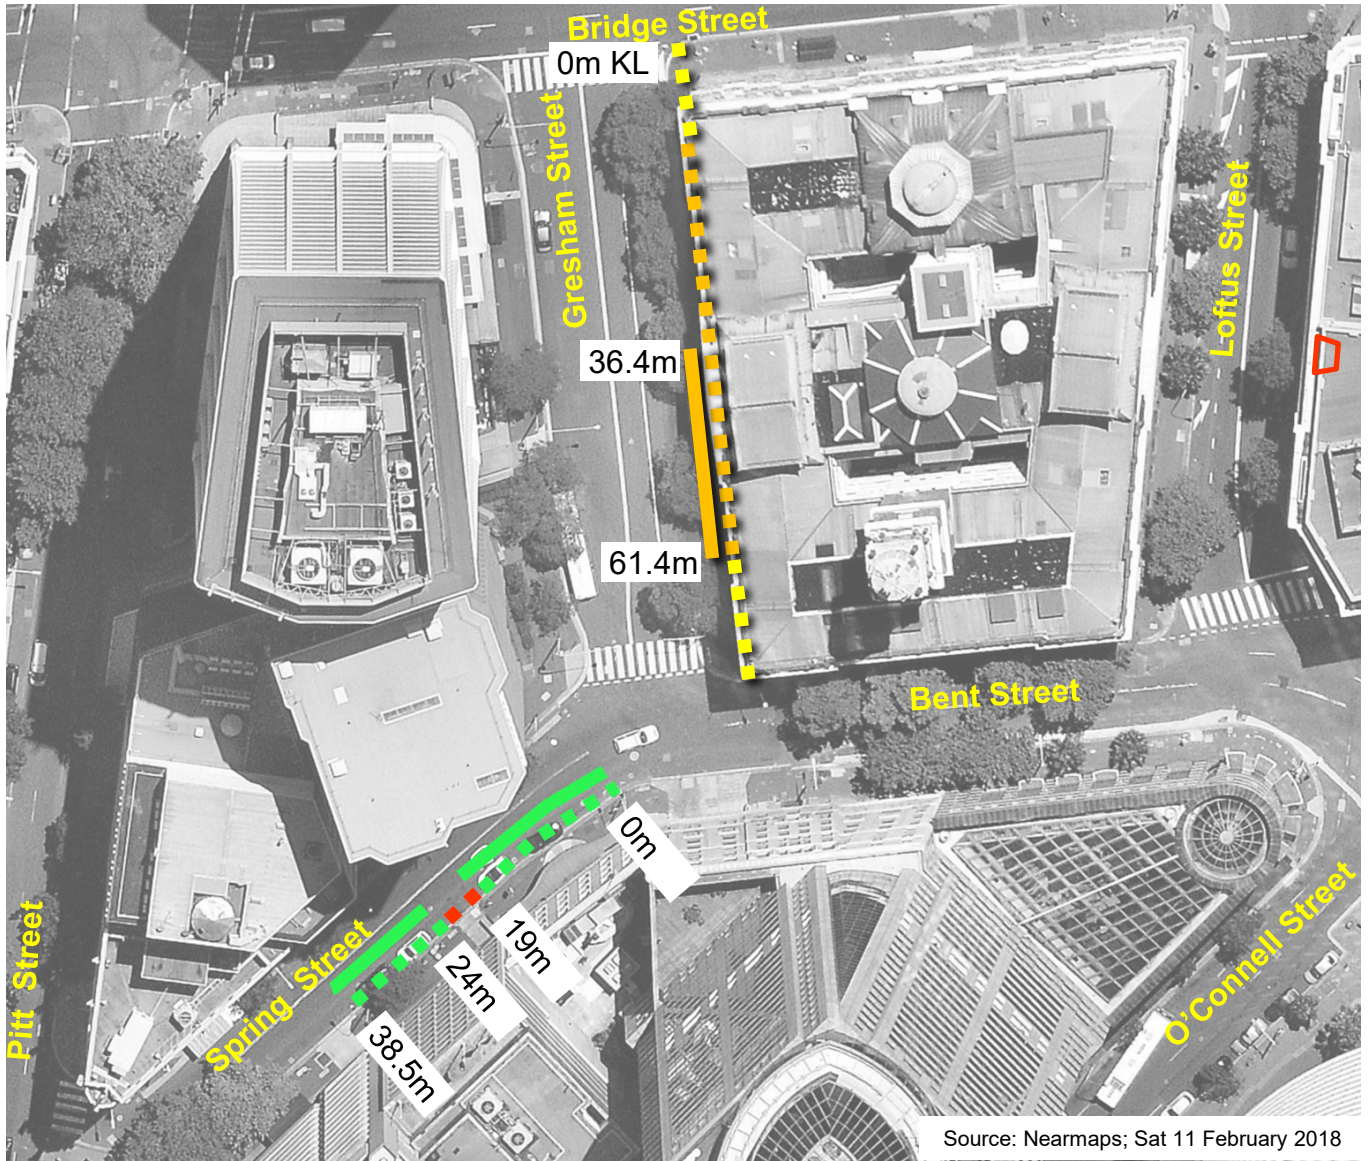

## Gresham Street, Sydney Proposed Works Zone

### Existing

-  "No Stopping"
-  "No Parking"
-  "Bus Zone"
-  "Bus Zone 3-7pm Mon-Fri", "Loading Zone Ticket 7am-3pm Mon-Fri 7-10am Sat" and "3P Ticket 7-10pm Mon-Fri 10am-10pm Sat 8am-10pm Sun & Public Holidays"

### Proposed

-  "Works Zone 7am-7pm Mon-Fri 7am-5pm Sat" and "Bus Zone Other Times"
-  "Bus Zone 7am-7pm Mon-Fri 7am-5pm Sat" and "4P Ticket 7-10pm Mon-Fri 5-10pm Sat 8am-10pm Sun & Public Holidays"